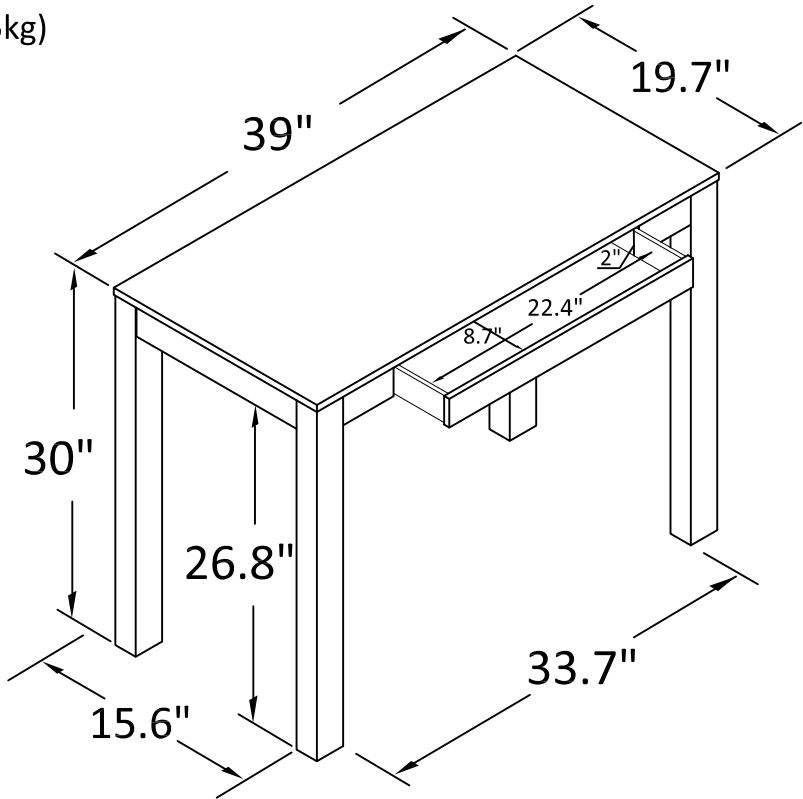

# Parsons Desk

Model Number:  
9859096PCOM,9859196PCOM  
9859296PCOM,9859396PCOM

OVERALL PRODUCT SIZE(in inches)  
Desk: 39" (W)\* 19.7" (D)\* 30" (H)

Unit Net Weight: 44.3lbs (20.15kg)

## MAXIMUM WEIGHT CAPACITIES